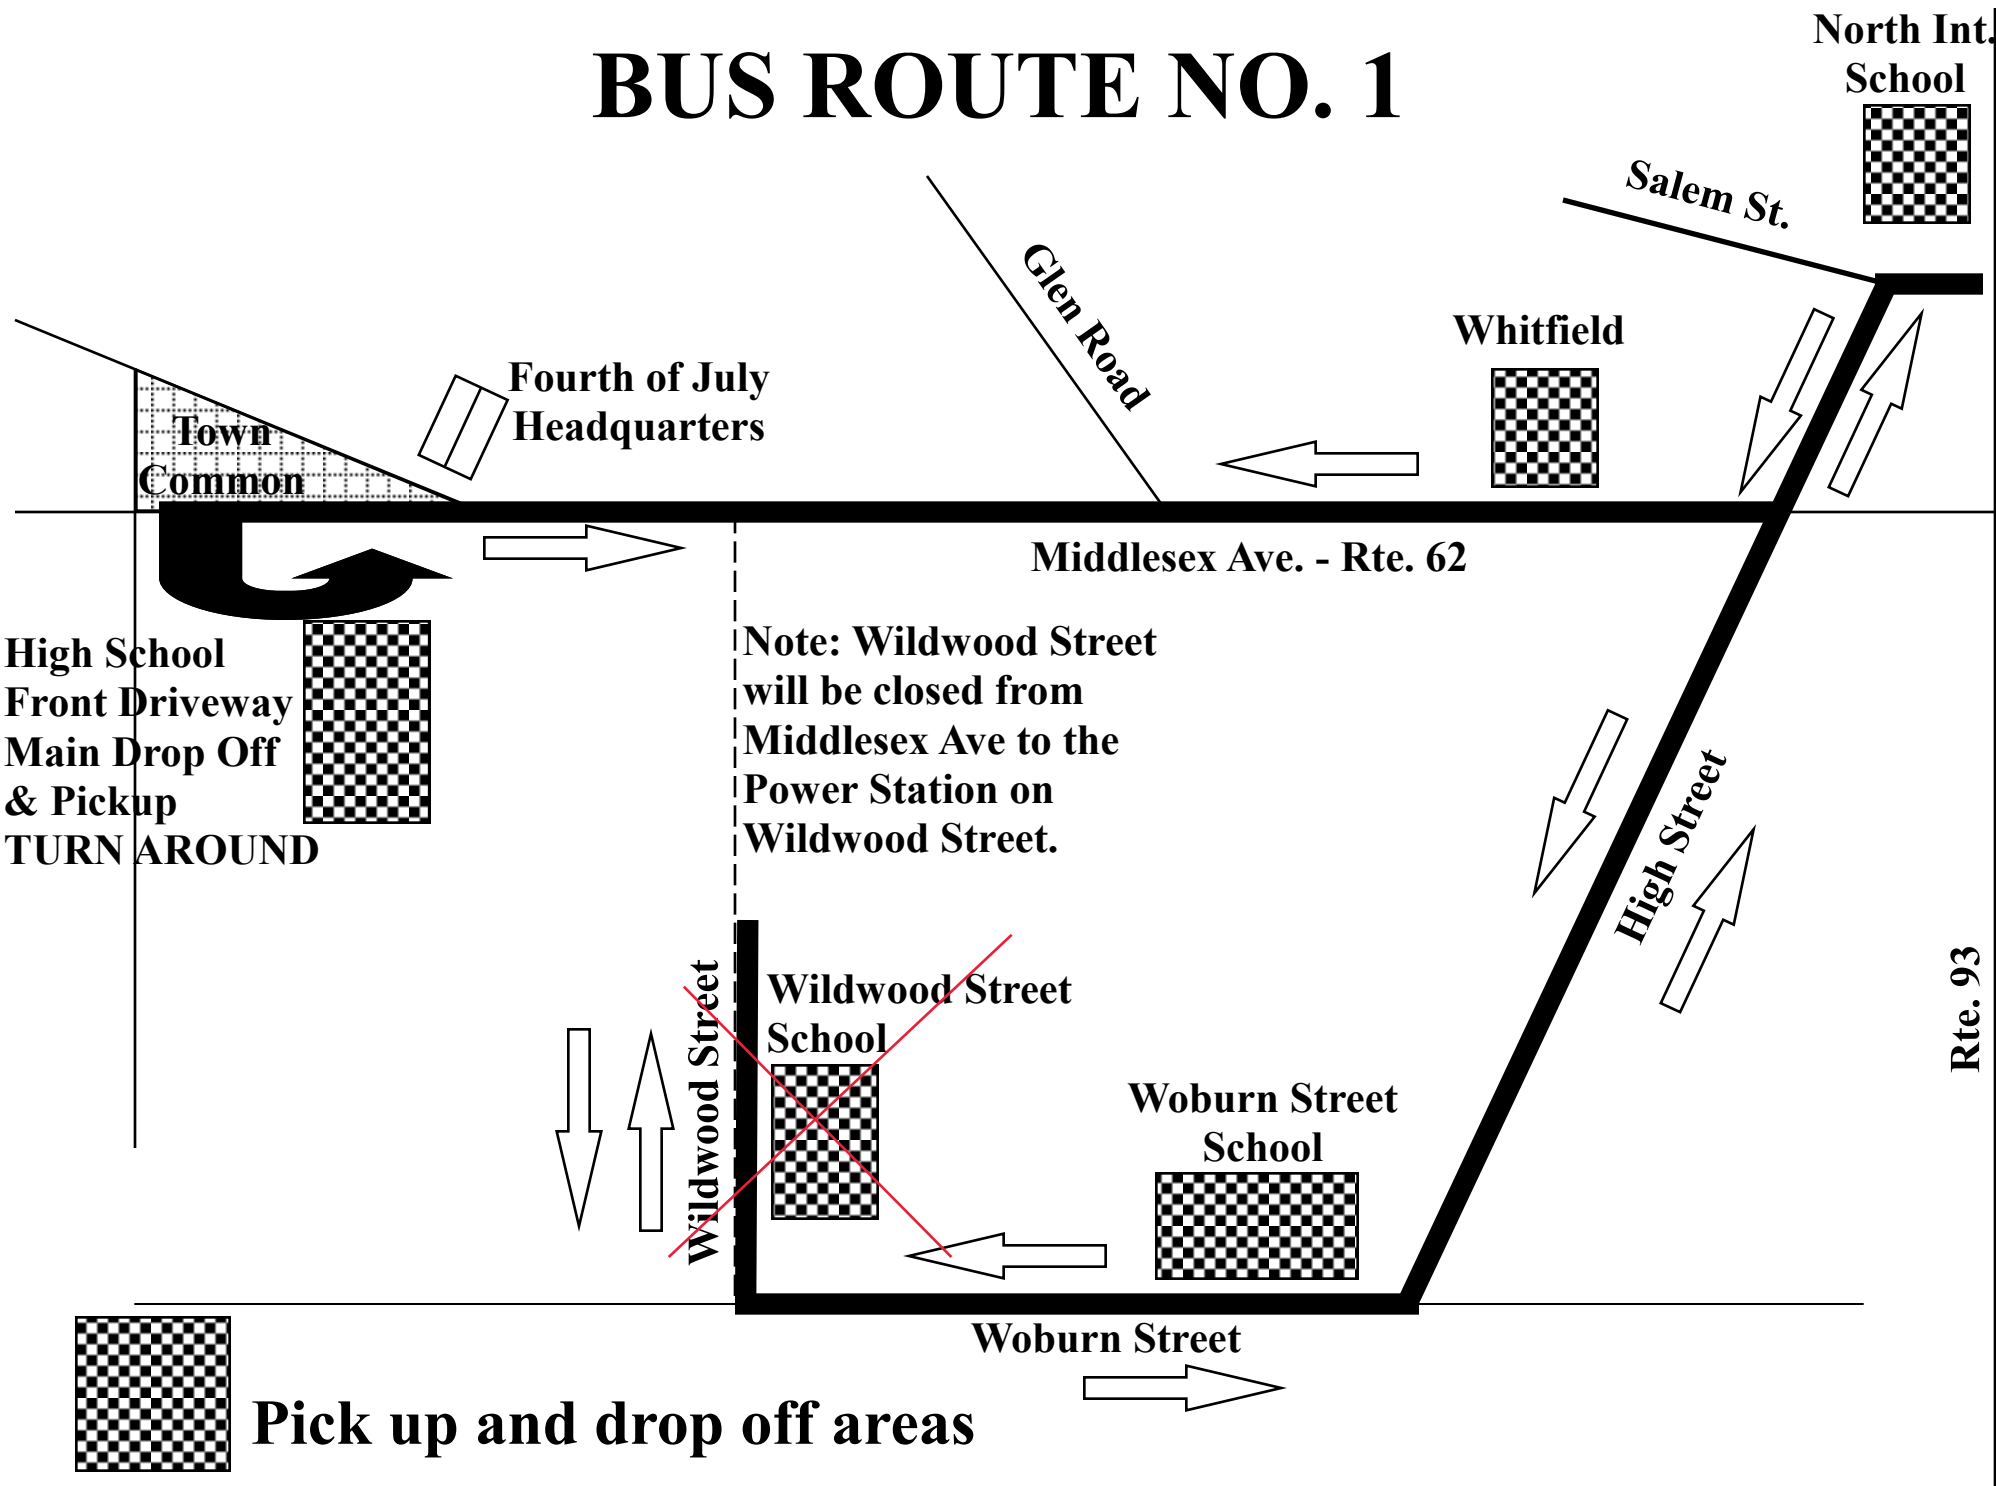

BUS ROUTE NO. 1

North Int. School

Salem St.

Whitfield

Glen Road

Fourth of July Headquarters

Town Common

Middlesex Ave. - Rte. 62

Note: Wildwood Street will be closed from Middlesex Ave to the Power Station on Wildwood Street.

High School Front Driveway Main Drop Off & Pickup TURN AROUND

Wildwood Street

Wildwood Street School

Woburn Street School

High Street

Rte. 93

Woburn Street

Pick up and drop off areas