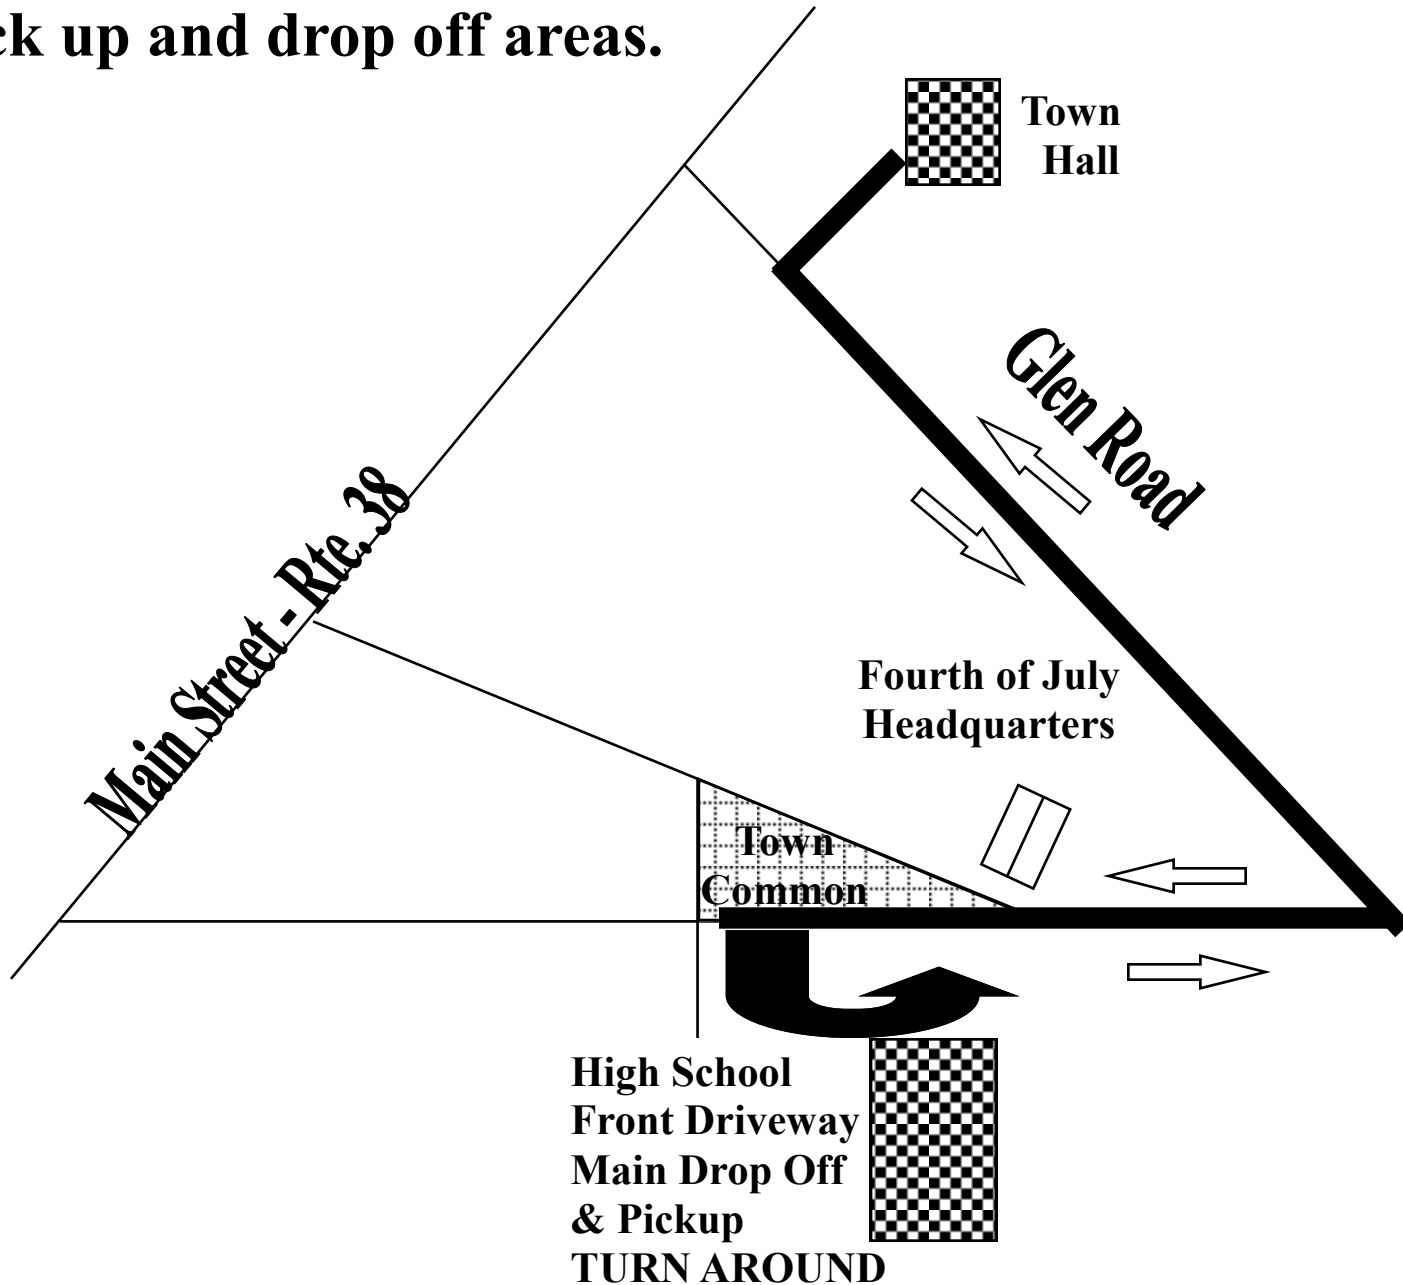

Note: Wildwood Street will be closed from Middlesex Ave to the Power Station on Wildwood Street.

High School Front Driveway Main Drop Off & Pickup TURN AROUND

High Street

Rte. 93

Wildwood Street

Wildwood Street School

Woburn Street School

Woburn Street

Pick up and drop off areas

BUS ROUTE NO. 2

Pick up and drop off areas.

BUS ROUTE NO. 3

BUS ROUTE NO. 4