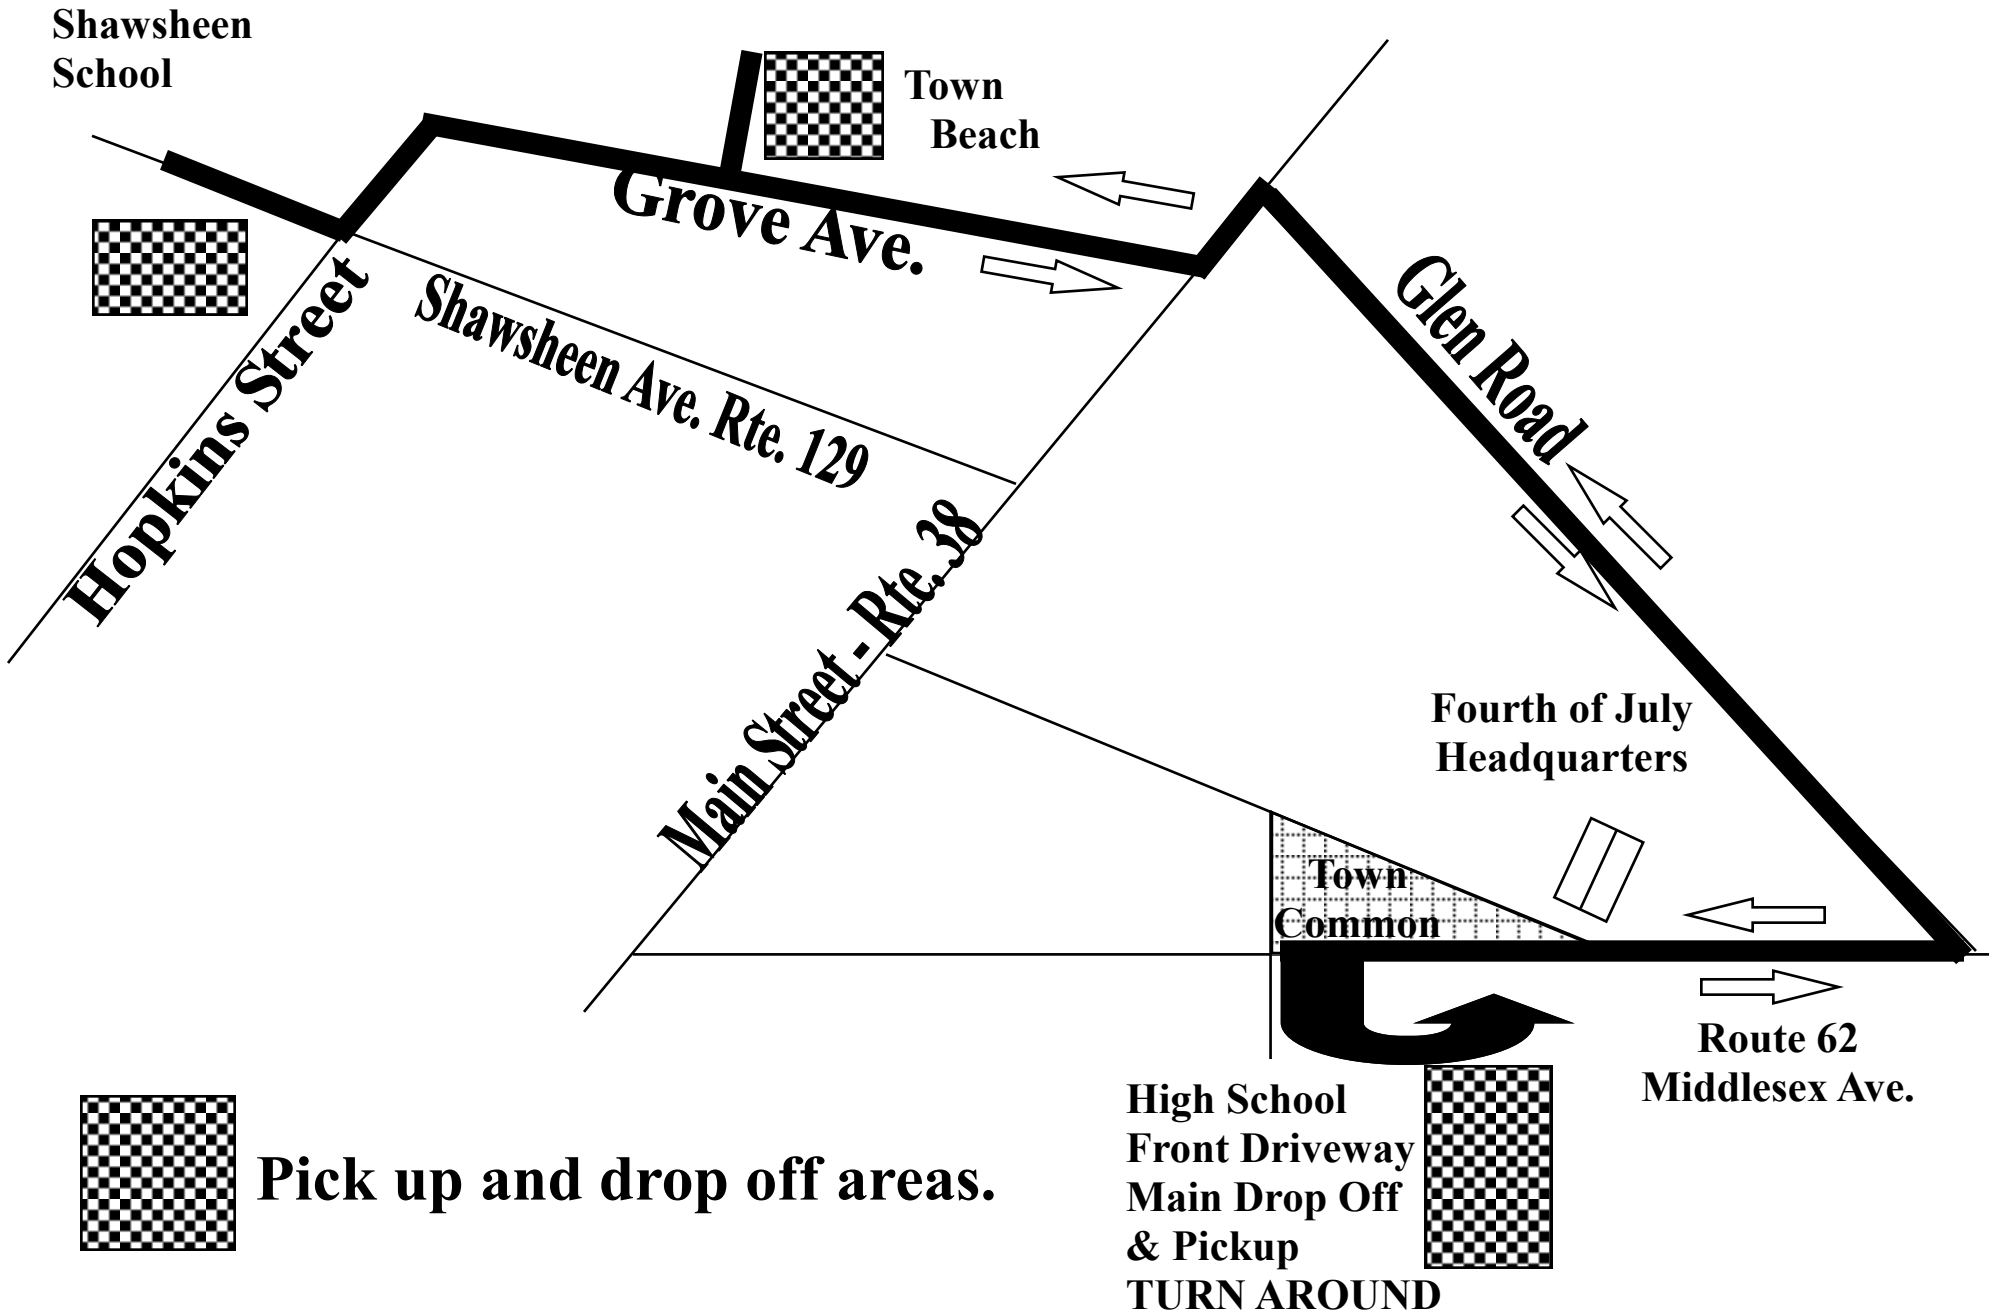

Note: Wildwood Street will be closed from Middlesex Ave to the Power Station on Wildwood Street.

High School Front Driveway Main Drop Off & Pickup TURN AROUND

High Street

Rte. 93

Wildwood Street

Wildwood Street School

Woburn Street School

Woburn Street

Pick up and drop off areas

BUS ROUTE NO. 2

Pick up and drop off areas.

BUS ROUTE NO. 3

BUS ROUTE NO. 4