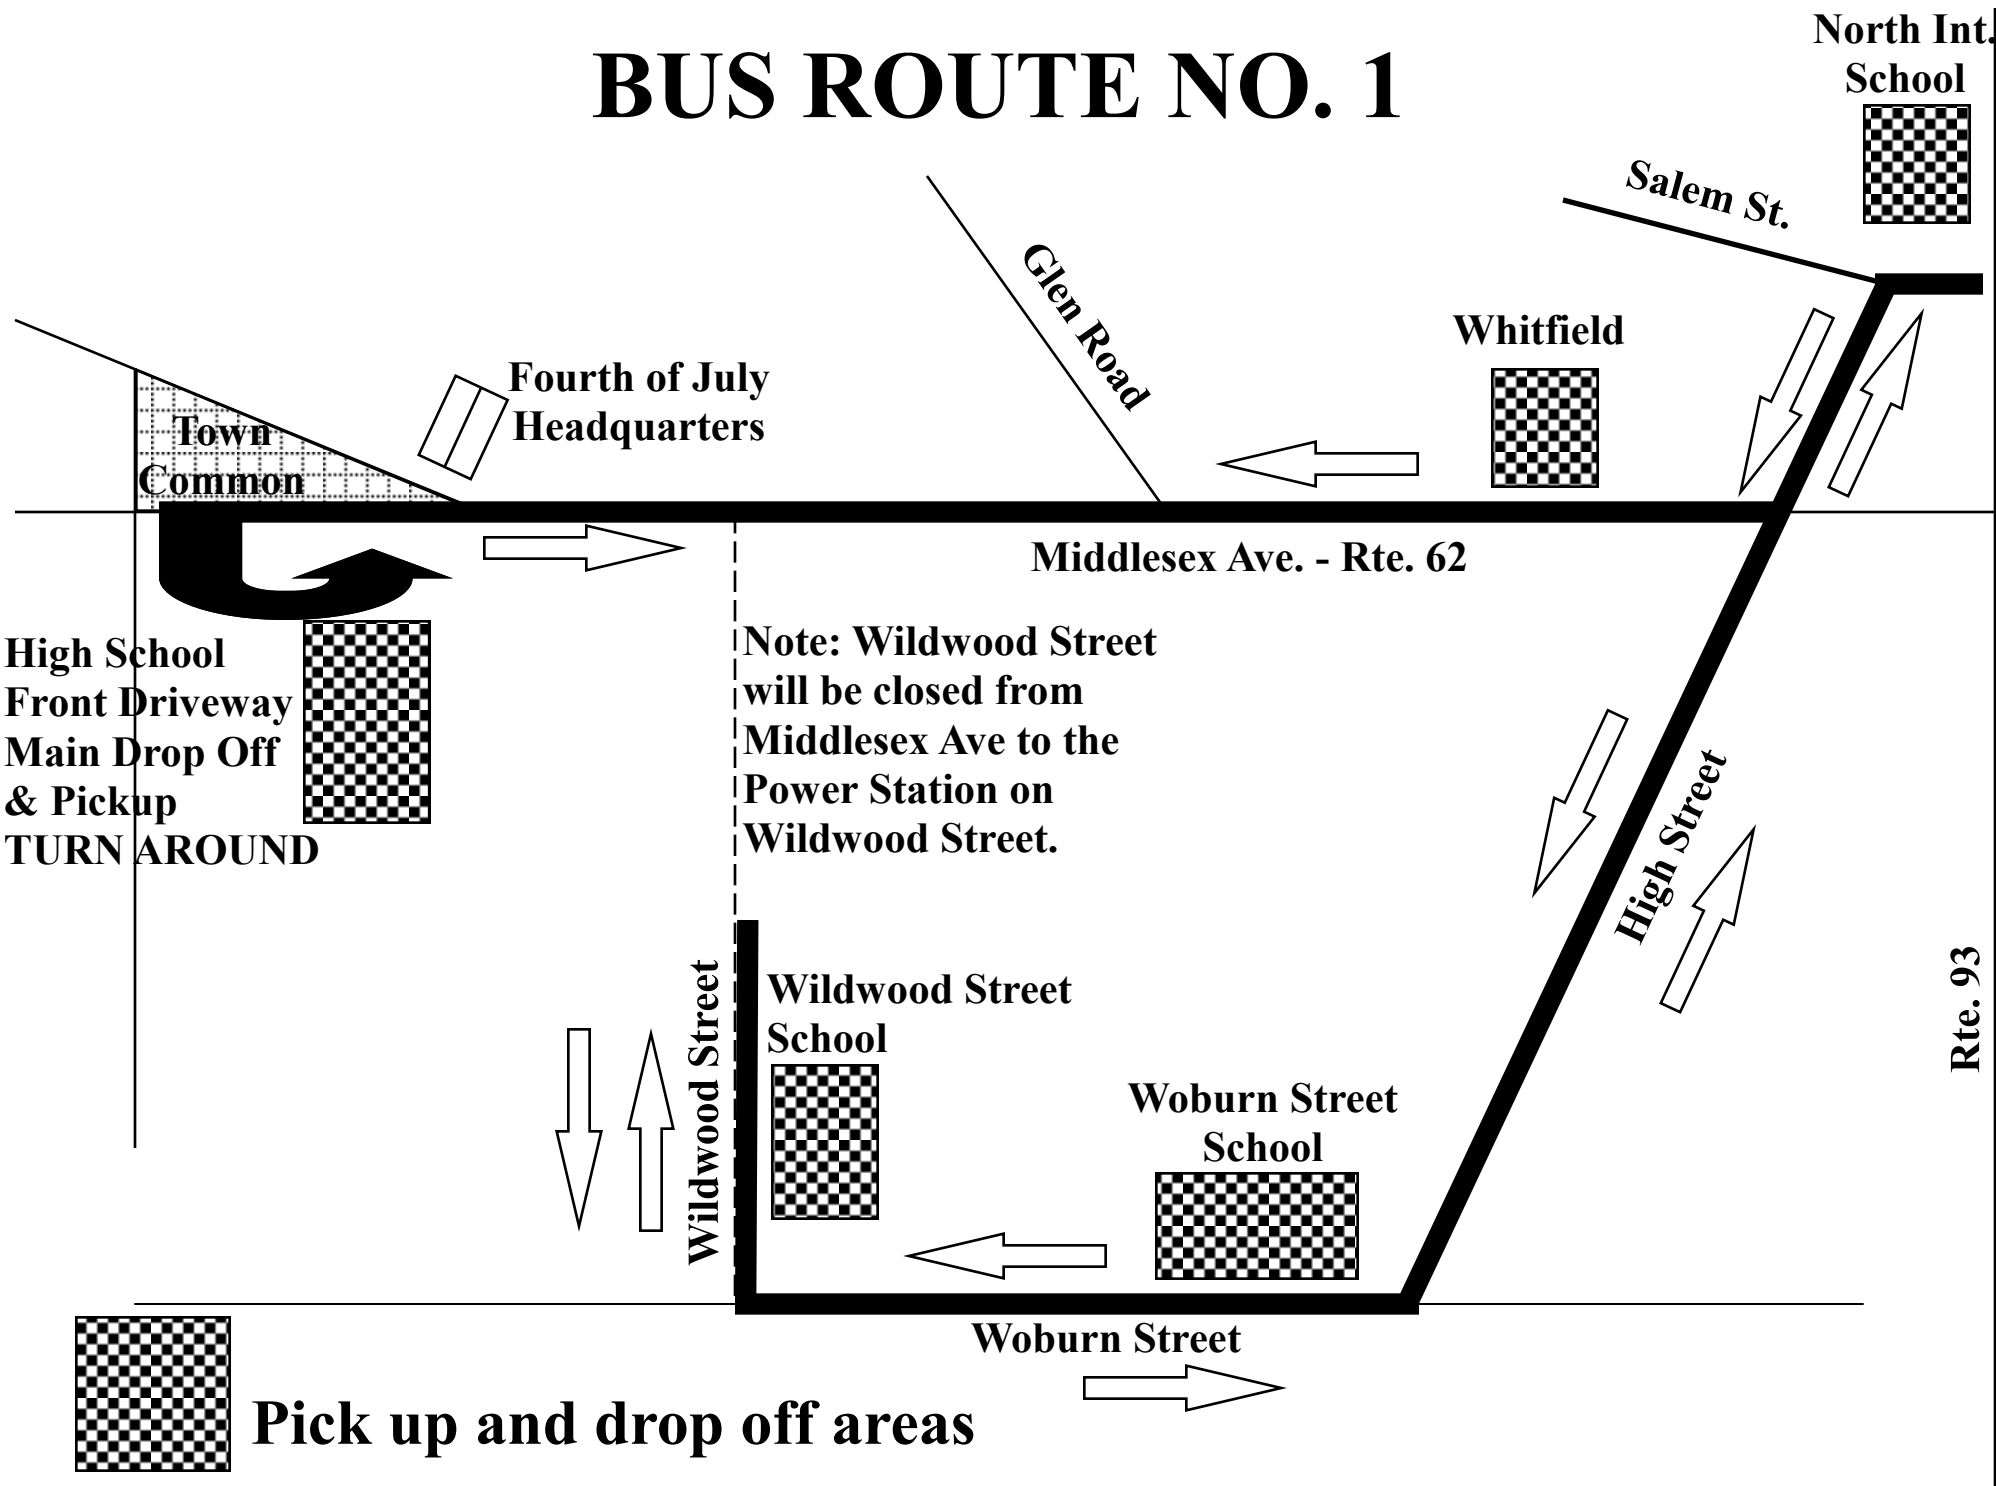

BUS ROUTE NO. 1

North Int. School

Salem St.

Whitfield

Glen Road

Fourth of July Headquarters

Town Common

Middlesex Ave. - Rte. 62

Note: Wildwood Street will be closed from Middlesex Ave to the Power Station on Wildwood Street.

High School Front Driveway Main Drop Off & Pickup TURN AROUND

High Street

Rte. 93

Wildwood Street

Wildwood Street School

Woburn Street School

Woburn Street

Pick up and drop off areas

BUS ROUTE NO. 2

Pick up and drop off areas.

BUS ROUTE NO. 3

BUS ROUTE NO. 4